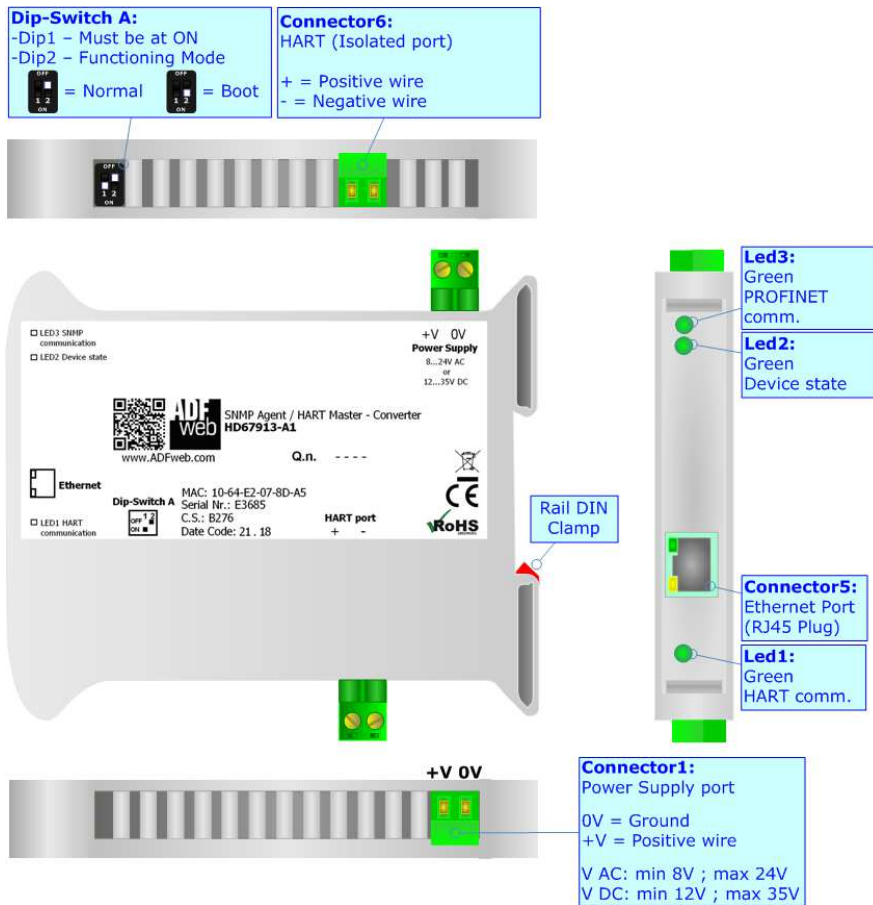

SNMP Agent / HART Master - Converter

To obtain the complete manual please go to

www.adfweb.com/download/filefold/MN67913_ENG.pdf

To obtain the new version of this box sheet please go to

www.adfweb.com/download/filefold/BS67913-A1_ENG.pdf

CONNECTION SCHEME:

CONFIGURATION SOFTWARE:

For setting up the device you need the software named SW67913.

To obtain this software please go to

www.adfweb.com/download/filefold/SW67913.zip

ADFweb.com s.r.l.
 www.adfweb.com
 info@adfweb.com
 support@adfweb.com