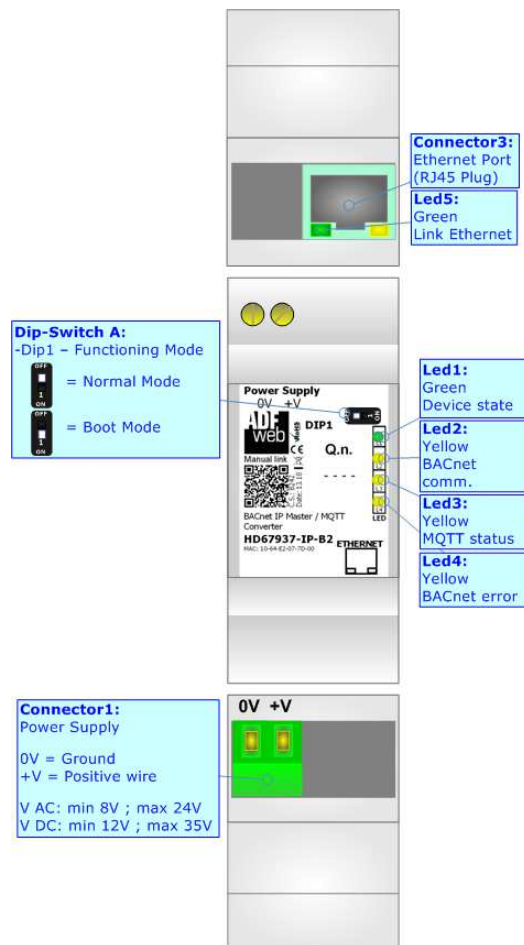

BACnet/IP Master / MQTT - Converter

To obtain the complete manual please go to:

www.adfweb.com/download/filefold/MN67937_ENG.pdf

To obtain the new version of this box sheet please go to:

www.adfweb.com/download/filefold/BS67937-IP-B2_ENG.pdf

CONNECTION SCHEME:

CONFIGURATION SOFTWARE:

For setting up the device you need the software named SW67937. To obtain this software please go to:

www.adfweb.com/download/filefold/SW67937.zip

ADFweb.com S.r.l.
www.adfweb.com
support@adfweb.com