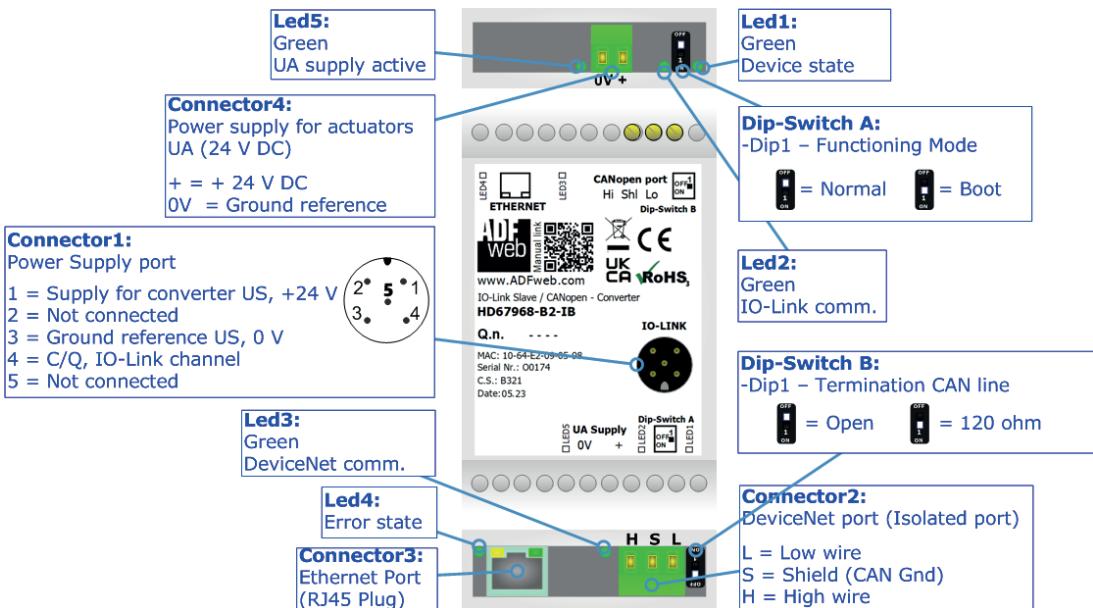

QR of Software

[www.adfweb.com/download/
filefold/SW67968.zip](http://www.adfweb.com/download/filefold/SW67968.zip)

HD67968-B2-IB

BOX SHEET

IO-Link Slave / CANopen Converter

Box Sheet for Order code: HD67968-B2-IB
Document code: BS67968-B2-IB
V1.000

ADFweb.com srl

Strada Nuova, 17, IT-31010 Mareno di Piave, Treviso - Italy

www.ADFweb.com

CONNECTION SCHEME

Order code: HD67968-B2-IB

Order code: HD67968-B2-IB