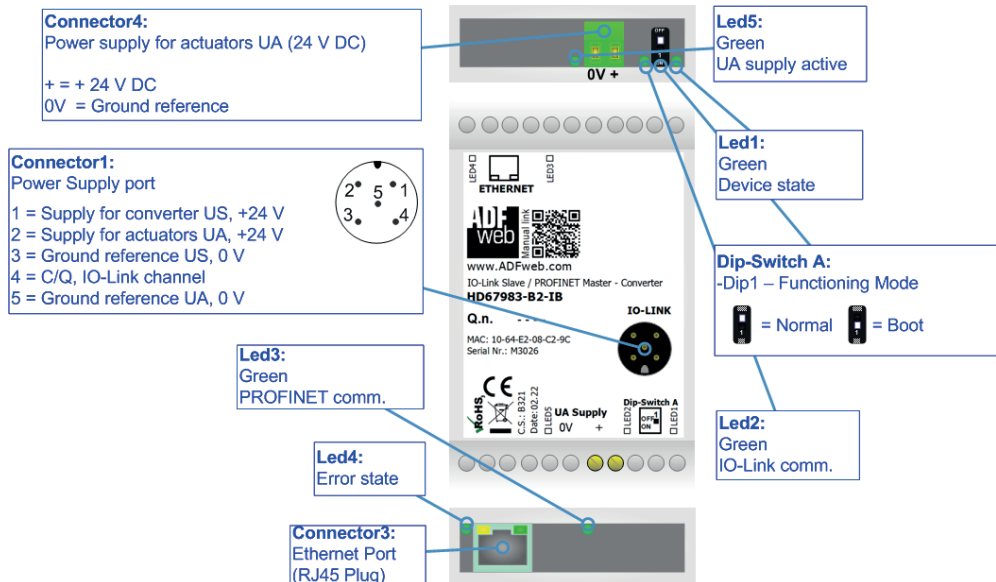

QR of Software

[www.adfweb.com/download/
filefold/SW67983.zip](http://www.adfweb.com/download/filefold/SW67983.zip)

HD67983-B2-IB

BOX SHEET

**IO-Link Slave / PROFINET Master
Converter**

Box Sheet for Order code: HD67983-B2-IB
Document code: BS67983-B2-IB
V1.000

ADFweb.com srl

Strada Nuova, 17, IT-31010 Mareno di Piave, Treviso - Italy

www.ADFweb.com

CONNECTION SCHEME

Order code: HD67983-B2-IB

Order code: HD67983-B2-IB