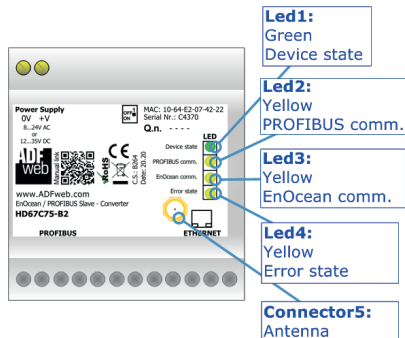

QR of Software

[www.adfweb.com/download/
filefold/SW67C75.zip](http://www.adfweb.com/download/filefold/SW67C75.zip)

HD67C75-B2

BOX SHEET

EnOcean / PROFIBUS Converter

Box Sheet for Order code: HD67C75-B2
Document code: BS67C75-B2
V1.000

ADFweb.com srl

Strada Nuova, 17, IT-31010 Mareno di Piave, Treviso - Italy

www.ADFweb.com

CONNECTION SCHEME

Order code: HD67C75-B2

Order code: HD67C75-B2