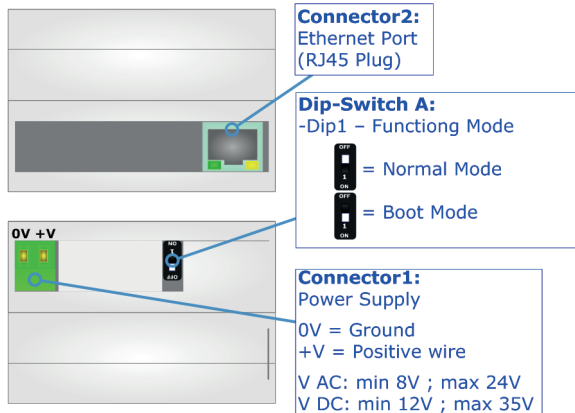

QR of Software

[www.adfweb.com/download/
filefold/SW67C77.zip](http://www.adfweb.com/download/filefold/SW67C77.zip)

HD67C77-B2

BOX SHEET

EnOcean / PROFINET Converter

Box Sheet for Order code: HD67C77-B2
Document code: BS67C77-B2
V1.000

ADFweb.com srl
Strada Nuova, 17, IT-31010 Mareno di Piave, Treviso - Italy

www.ADFweb.com

CONNECTION SCHEME

Order code: HD67C77-B2

Order code: HD67C77-B2