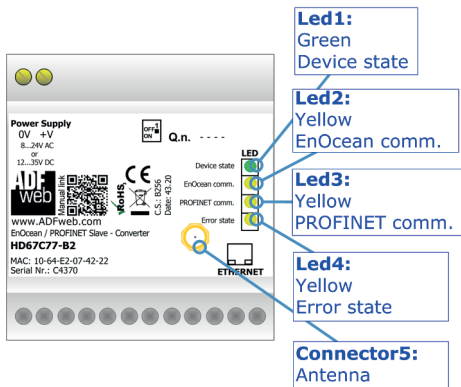

QR of Software

[www.adfweb.com/download/
filefold/SW67C77.zip](http://www.adfweb.com/download/filefold/SW67C77.zip)

HD67C77-B2

BOX SHEET

EnOcean / PROFINET Converter

Box Sheet for Order code: HD67C77-B2
Document code: BS67C77-B2
V1.000

ADFweb.com srl
Strada Nuova, 17, IT-31010 Mareno di Piave, Treviso - Italy

www.ADFweb.com

CONNECTION SCHEME

Order code: HD67C77-B2

Order code: HD67C77-B2