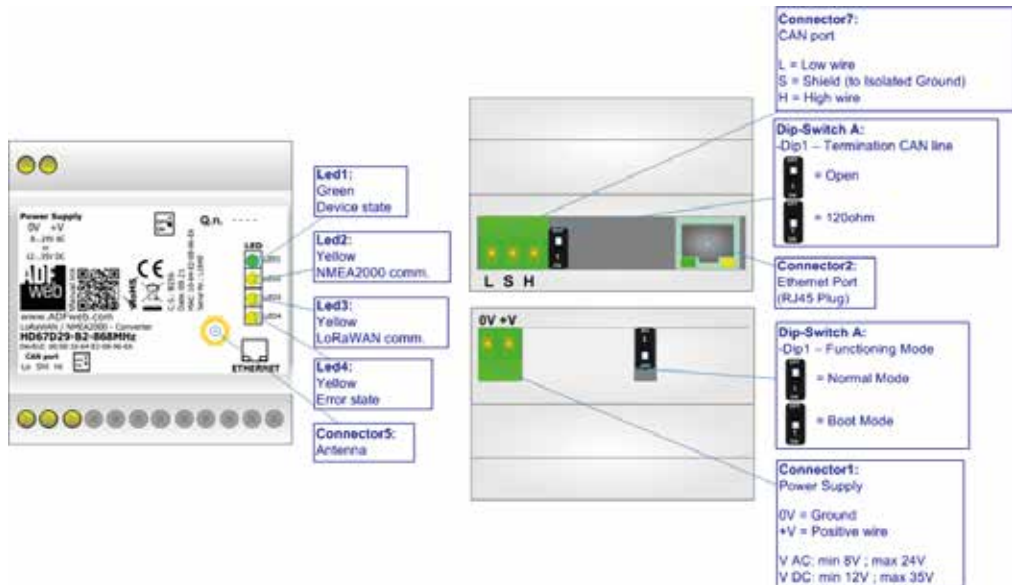

# BOX SHEET

LoRaWAN / NMEA 2000 - Converter

Box Sheet for Order code: HD67D29-xxxMHz-B2  
Document code: BS67D29-xxxMHz-B2  
V1.000

**ADFweb.com srl**

Strada Nuova, 17, IT-31010 Mareno di Piave, Treviso - Italy

# CONNECTION SCHEME

Order code: HD67D29-xxxMHz-B2

Order code: HD67D29-xxxMHz-B2