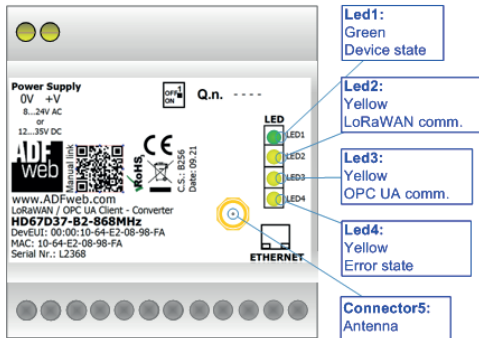

CONNECTION SCHEME

Order code: HD67D37-B2-915MHz

Order code: HD67D37-B2-915MHz