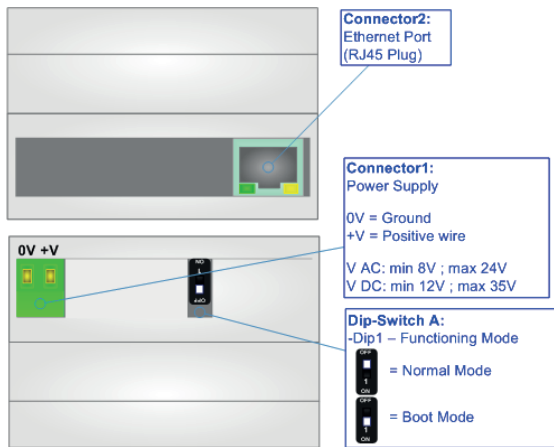

CONNECTION SCHEME

Order code: HD67D37-B2-915MHz

Order code: HD67D37-B2-915MHz