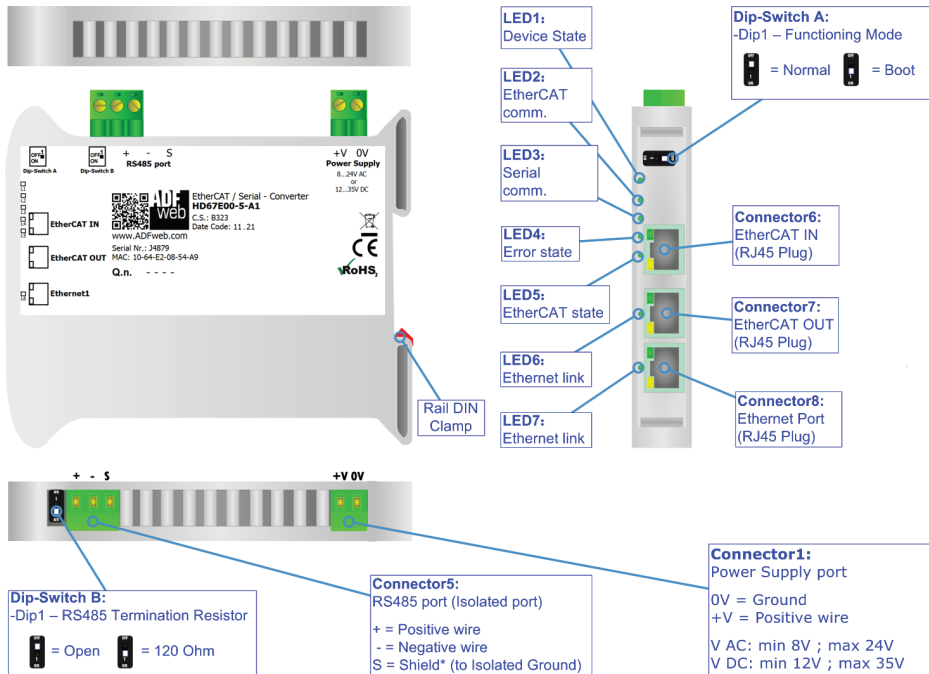

QR of Manual

[www.adfweb.com/download/
filefold/MN67E00_ENG.pdf](http://www.adfweb.com/download/filefold/MN67E00_ENG.pdf)

QR of Box-Sheet

[www.adfweb.com/download/
filefold/BS67E00-5-A1_ENG.pdf](http://www.adfweb.com/download/filefold/BS67E00-5-A1_ENG.pdf)

QR of Software

[www.adfweb.com/download/
filefold/SW67E00.zip](http://www.adfweb.com/download/filefold/SW67E00.zip)

HD67E00-5-A1

BOX SHEET

EtherCAT Slave / Serial - Converter

Box Sheet for Order code: HD67E00-5-A1
Document code: BS67E00-5-A1
V1.000

ADFweb.com srl

Strada Nuova, 17, IT-31010 Mareno di Piave, Treviso - Italy

www.ADFweb.com

CONNECTION SCHEME

Order code: HD67E00-5-A1

Order code: HD67E00-5-A1