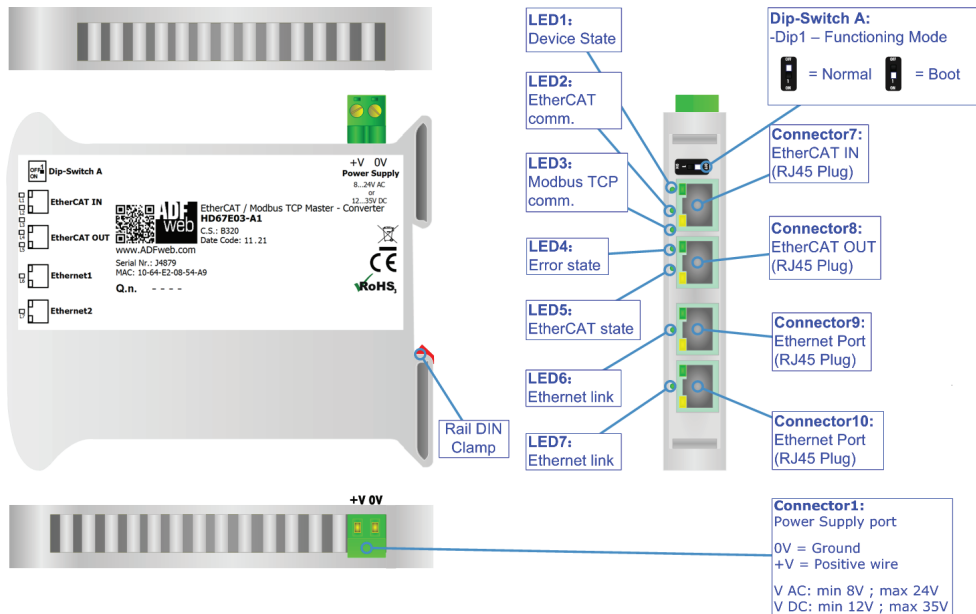

QR of Software

[www.adfweb.com/download/
filefold/SW67E03.zip](http://www.adfweb.com/download/filefold/SW67E03.zip)

HD67E03-A1

BOX SHEET

EtherCAT Slave / Modbus TCP master

Box Sheet for Order code: HD67E03-A1
Document code: BS67E03-A1
V1.000

ADFweb.com srl
Strada Nuova, 17, IT-31010 Mareno di Piave, Treviso - Italy

www.ADFweb.com

CONNECTION SCHEME

Order code: HD67E03-A1

Order code: HD67E03-A1