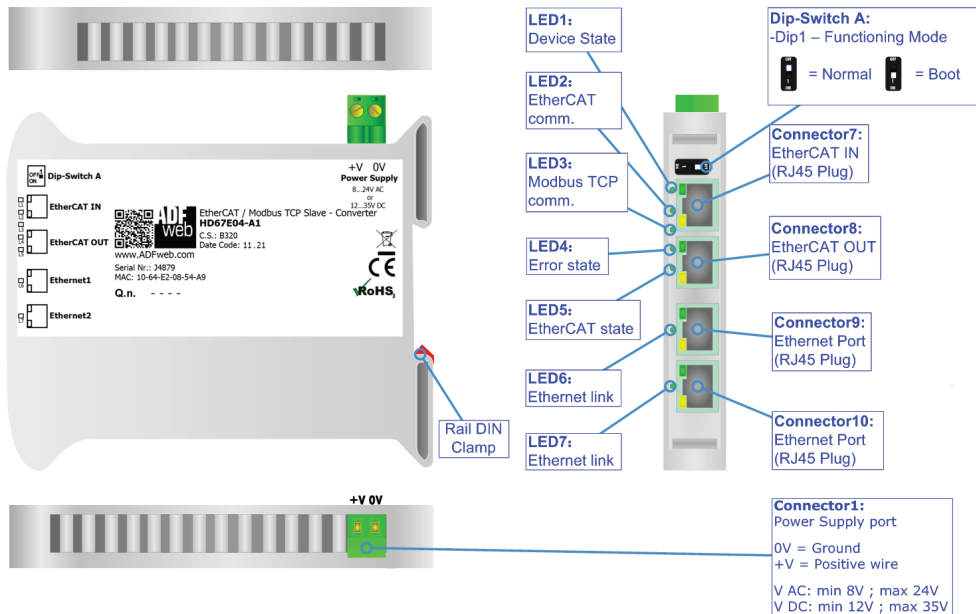

QR of Software

[www.adfweb.com/download/
filefold/SW67E04.zip](http://www.adfweb.com/download/filefold/SW67E04.zip)

HD67E04-A1

BOX SHEET

EtherCAT Slave / Modbus TCP slave

Box Sheet for Order code: HD67E04-A1
Document code: BS67E04-A1
V1.000

ADFweb.com srl
Strada Nuova, 17, IT-31010 Mareno di Piave, Treviso - Italy

www.ADFweb.com

CONNECTION SCHEME

Order code: HD67E04-A1

Order code: HD67E04-A1