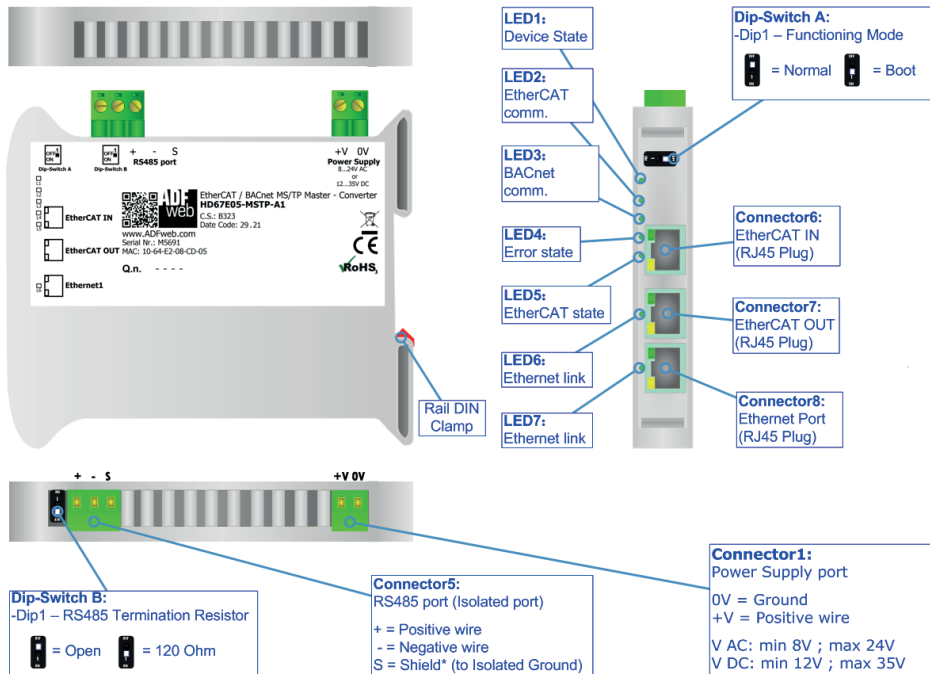

# BOX SHEET

**EtherCAT Slave / BACNet Master**

Box Sheet for Order code: HD67E05-MSTP-A1

Document code: BS67E05-MSTP-A1

V1.000

**ADFweb.com srl**

Strada Nuova, 17, IT-31010 Mareno di Piave, Treviso - Italy

[www.ADFweb.com](http://www.ADFweb.com)

# CONNECTION SCHEME

Order code: HD67E05-MSTP-A1

Order code: HD67E05-MSTP-A1