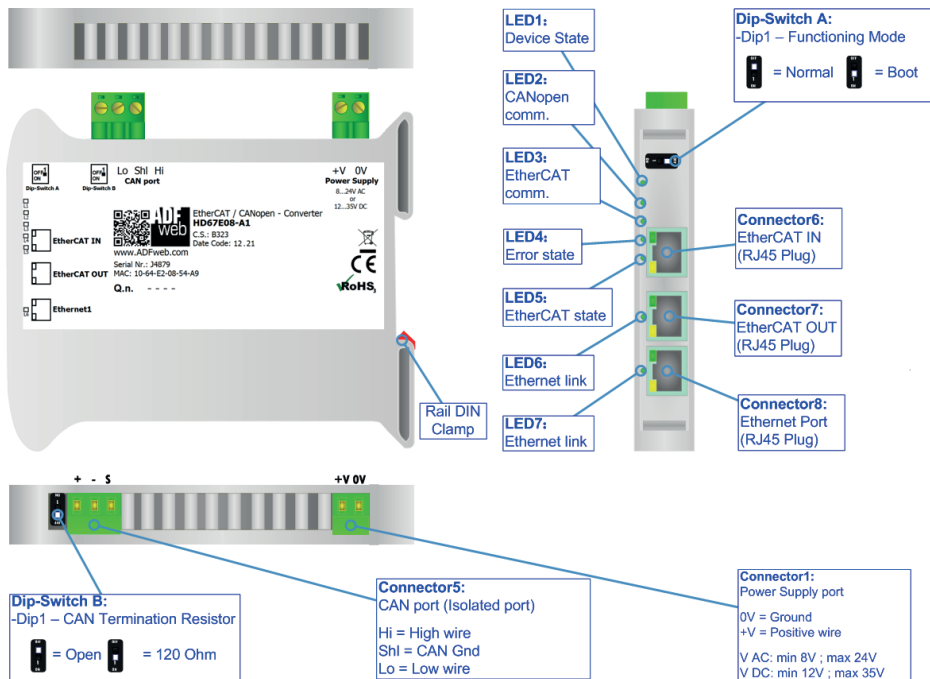

# BOX SHEET

**EtherCAT Slave / CANopen  
Converter**

Box Sheet for Order code: HD67E08-A1  
Document code: BS67E08-A1  
V1.001

**ADFweb.com srl**  
Strada Nuova, 17, IT-31010 Mareno di Piave, Treviso - Italy

# CONNECTION SCHEME

Order code: HD67E08-A1

Order code: HD67E08-A1