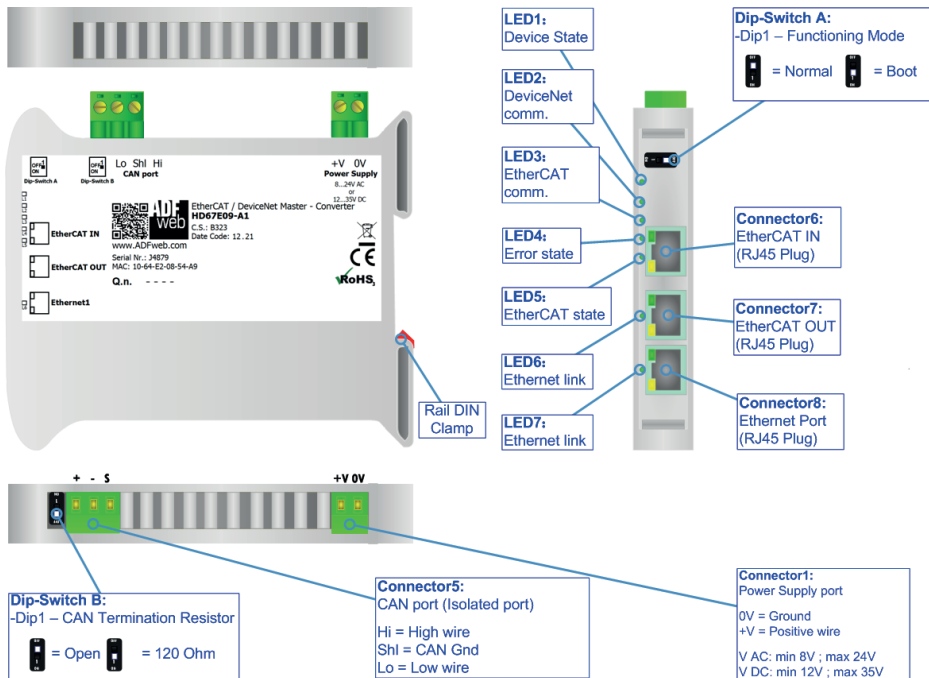

QR of Software

[www.adfweb.com/download/
filefold/SW67E09.zip](http://www.adfweb.com/download/filefold/SW67E09.zip)

HD67E09-A1

BOX SHEET

**EtherCAT Slave / Devicenet Master
Converter**

Box Sheet for Order code: HD67E09-A1
Document code: BS67E09-A1
V1.001

ADFweb.com srl

Strada Nuova, 17, IT-31010 Mareno di Piave, Treviso - Italy

www.ADFweb.com

CONNECTION SCHEME

Order code: HD67E09-A1

Order code: HD67E09-A1