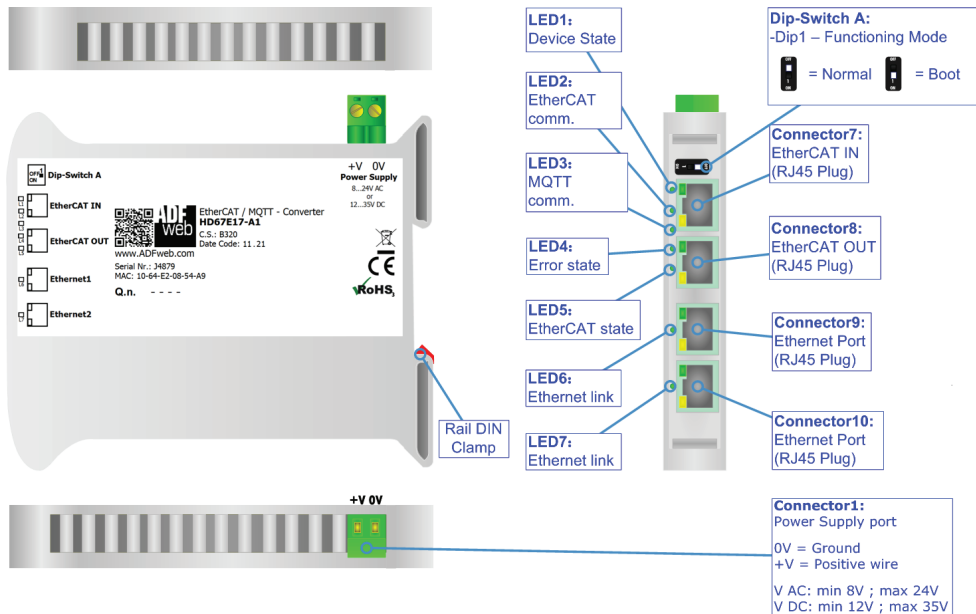

QR of Software

---

[www.adfweb.com/download/  
filefold/SW67E17.zip](http://www.adfweb.com/download/filefold/SW67E17.zip)

**HD67E17-A1**

# CONNECTION SCHEME

Order code: HD67E17-A1

Order code: HD67E17-A1