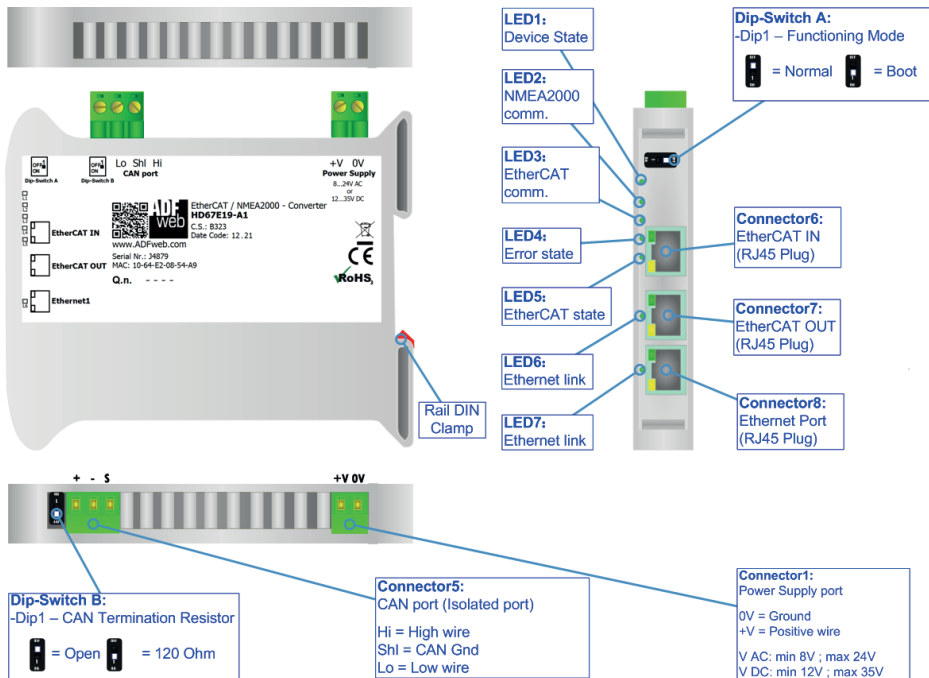

# BOX SHEET

**EtherCAT Slave / NMEA2000  
Converter**

Box Sheet for Order code: HD67E19-A1  
Document code: BS67E19-A1  
V1.001

**ADFweb.com srl**

Strada Nuova, 17, IT-31010 Mareno di Piave, Treviso - Italy

# CONNECTION SCHEME

Order code: HD67E19-A1

Order code: HD67E19-A1