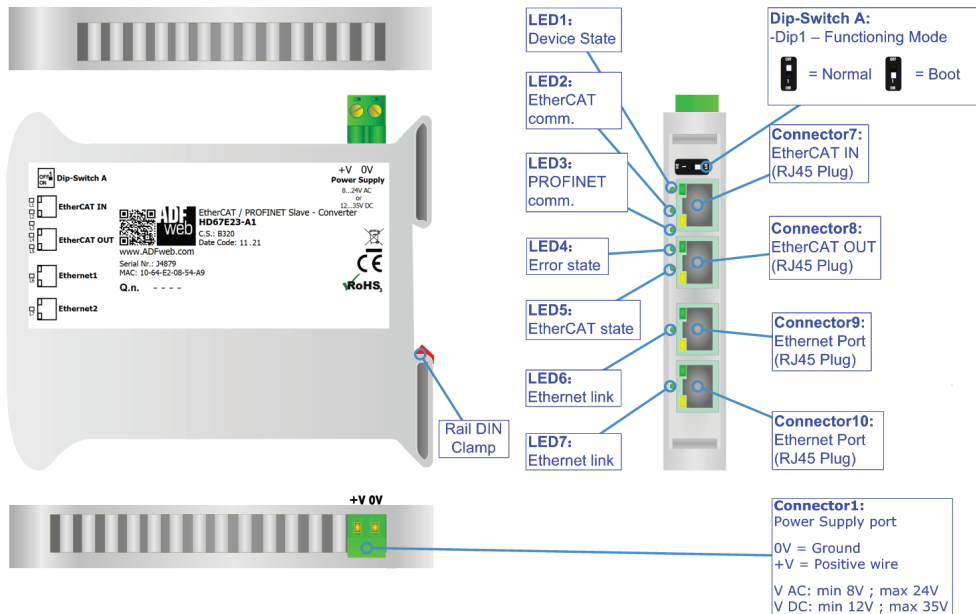

QR of Software

[www.adfweb.com/download/
filefold/SW67E23.zip](http://www.adfweb.com/download/filefold/SW67E23.zip)

HD67E23-A1

BOX SHEET

EtherCAT Slave / PROFINET slave

Box Sheet for Order code: HD67E23-A1
Document code: BS67E23-A1
V1.000

ADFweb.com srl
Strada Nuova, 17, IT-31010 Mareno di Piave, Treviso - Italy

www.ADFweb.com

CONNECTION SCHEME

Order code: HD67E23-A1

Order code: HD67E23-A1