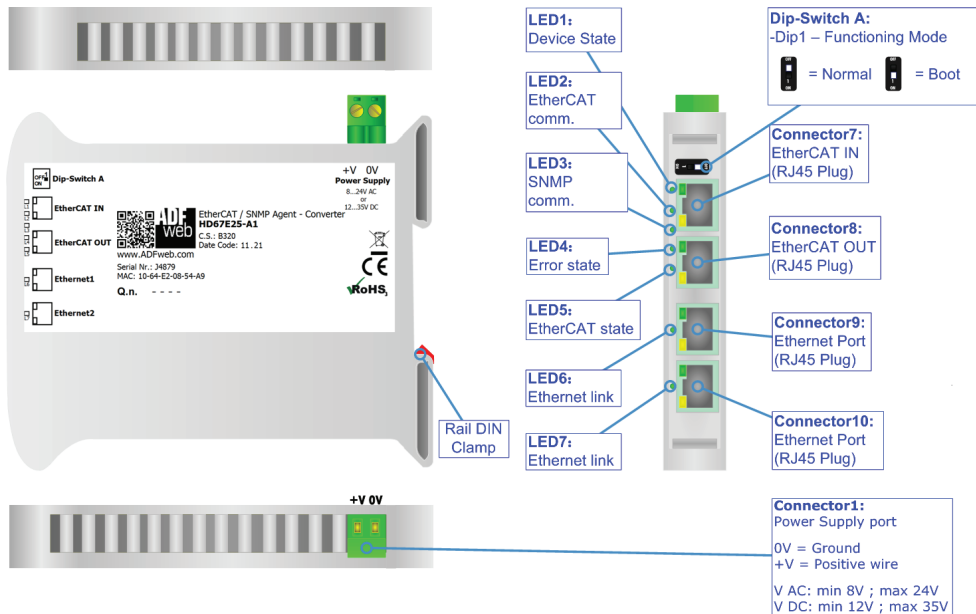

QR of Software

[www.adfweb.com/download/
filefold/SW67E25.zip](http://www.adfweb.com/download/filefold/SW67E25.zip)

HD67E25-A1

BOX SHEET

EtherCAT Slave / SNMP agent

Box Sheet for Order code: HD67E25-A1
Document code: BS67E25-A1
V1.000

ADFweb.com srl
Strada Nuova, 17, IT-31010 Mareno di Piave, Treviso - Italy

www.ADFweb.com

CONNECTION SCHEME

Order code: HD67E25-A1

Order code: HD67E25-A1