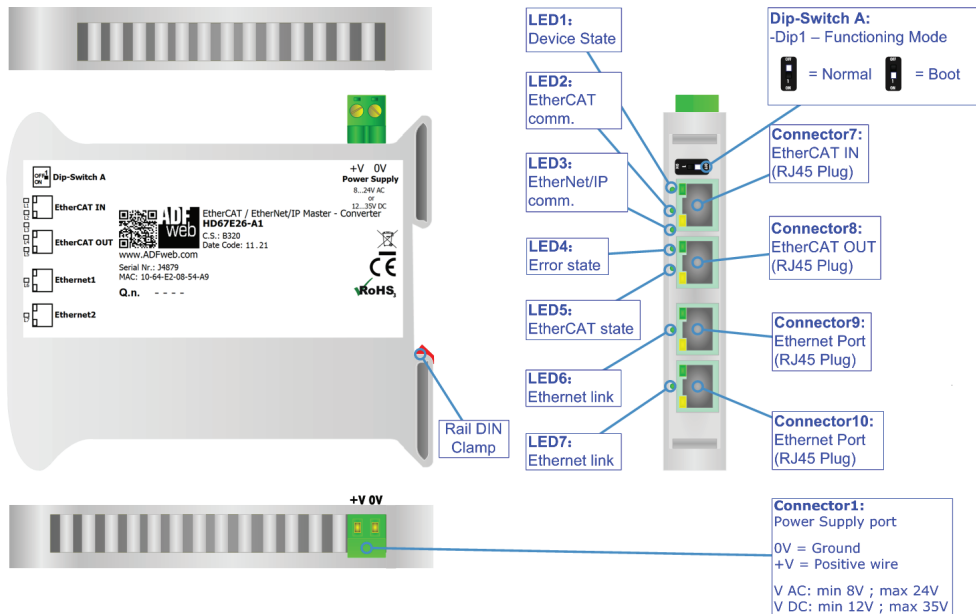

QR of Software

[www.adfweb.com/download/
filefold/SW67E26.zip](http://www.adfweb.com/download/filefold/SW67E26.zip)

HD67E26-A1

BOX SHEET

EtherCAT Slave / Ethernet IP master

Box Sheet for Order code: HD67E26-A1
Document code: BS67E26-A1
V1.000

ADFweb.com srl

Strada Nuova, 17, IT-31010 Mareno di Piave, Treviso - Italy

www.ADFweb.com

CONNECTION SCHEME

Order code: HD67E26-A1

Order code: HD67E26-A1