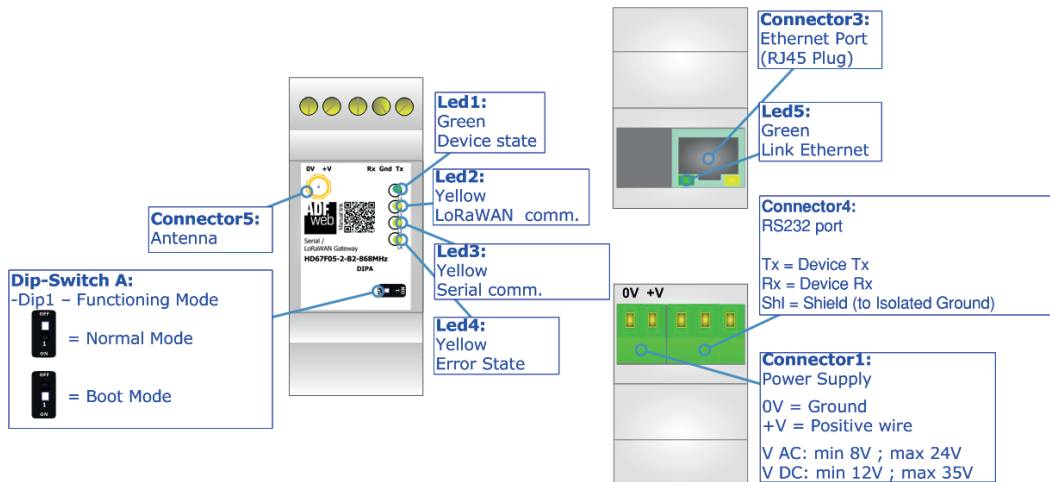

ADFweb.com srl

Strada Nuova, 17, IT-31010 Mareno di Piave, Treviso - Italy

HD67F05-2-B2-868MHz

www.ADFweb.com

CONNECTION SCHEME

Order code: HD67F05-2-B2-868MHz

Order code: HD67F05-2-B2-868MHz