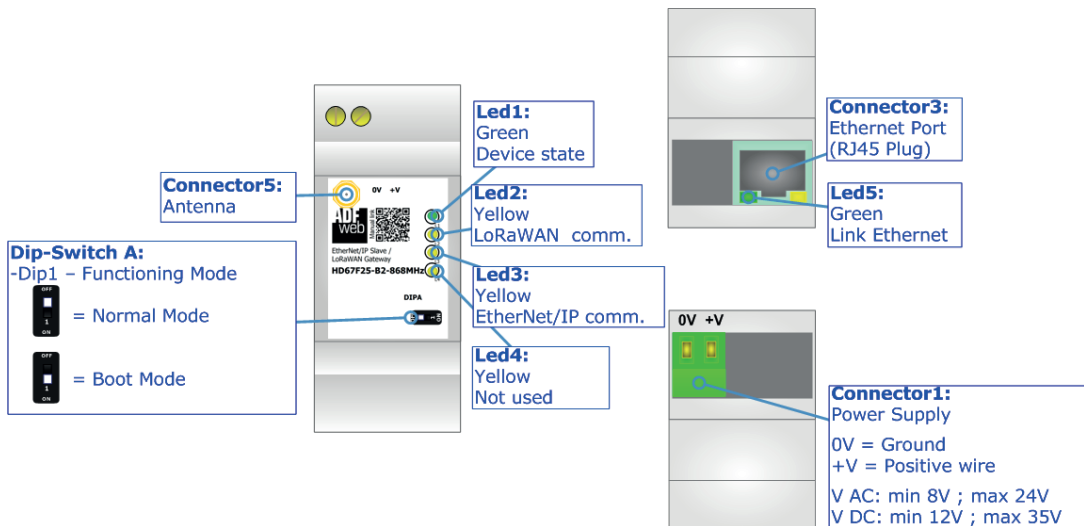

QR of Software

[www.adfweb.com/download/
filefold/SW67F25.zip](http://www.adfweb.com/download/filefold/SW67F25.zip)

HD67F25-B2-868MHz

BOX SHEET

LoRaWan Gateway / EtherNet/IP slave
Converter

Box Sheet for Order code: HD67F25-B2-868MHz
Document code: BS67F25-B2-868Mhz
V1.000

ADFweb.com srl

Strada Nuova, 17, IT-31010 Mareno di Piave, Treviso - Italy

www.ADFweb.com

CONNECTION SCHEME

Order code: HD67F25-B2-868MHz

Order code: HD67F25-B2-868MHz