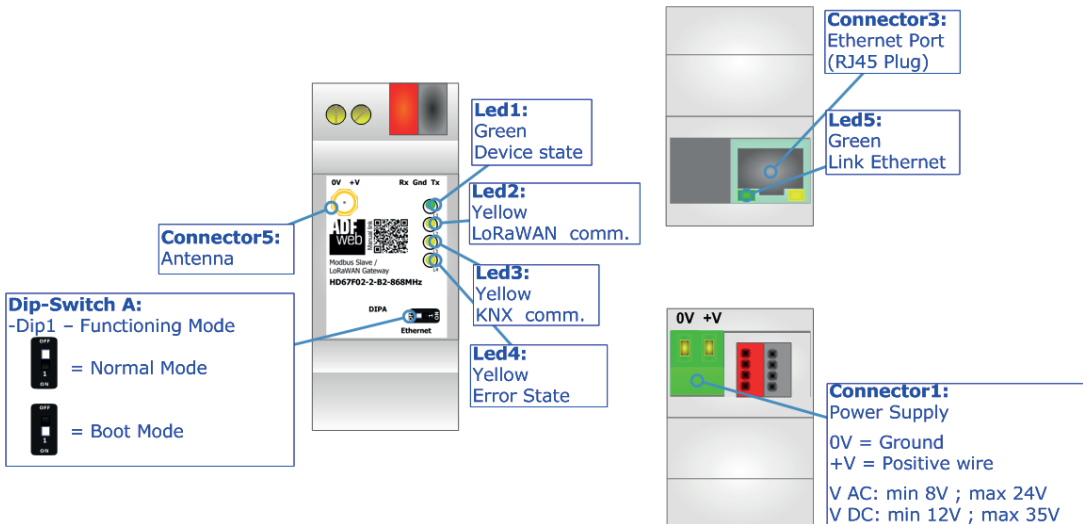

QR of Software

[www.adfweb.com/download/
filefold/SW67F27.zip](http://www.adfweb.com/download/filefold/SW67F27.zip)

HD67F27-B2-xxxMHz

BOX SHEET

LoRaWan Gateway / KNX Converter

Box Sheet for Order code: HD67F27-B2-xxxMHz

Document code: BS67F27-B2

V1.000

ADFweb.com srl

Strada Nuova, 17, IT-31010 Mareno di Piave, Treviso - Italy

www.ADFweb.com

CONNECTION SCHEME

Order code: HD67F27-B2-xxxMHz

Order code: HD67F27-B2-xxxMHz