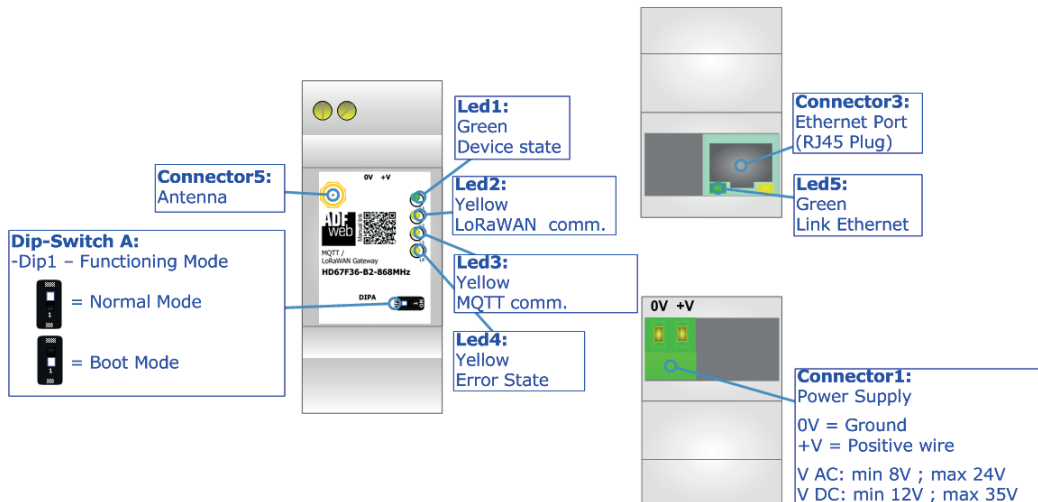

QR of Software

[www.adfweb.com/download/
filefold/SW67F36.zip](http://www.adfweb.com/download/filefold/SW67F36.zip)

HD67F36-B2-868MHz

BOX SHEET

MQTT / LoRaWAN Gateway Converter

Box Sheet for Order code: HD67F36-B2-868MHz
Document code: BS67F36-B2-868MHz
V1.000

ADFweb.com srl

Strada Nuova, 17, IT-31010 Mareno di Piave, Treviso - Italy

www.ADFweb.com

CONNECTION SCHEME

Order code: HD67F36-B2-868MHz

Order code: HD67F36-B2-868MHz