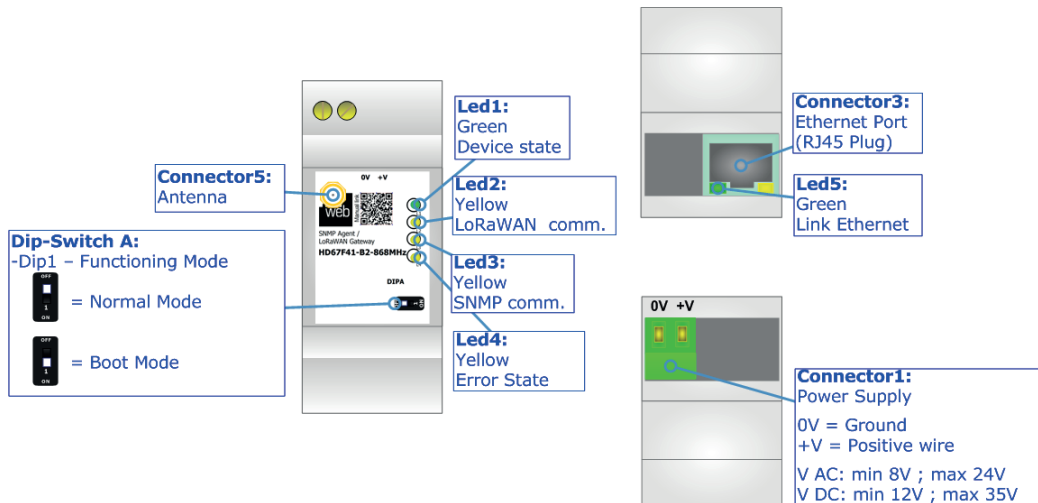

CONNECTION SCHEME

Order code: HD67F41-B2-915MHz

Order code: HD67F41-B2-915MHz