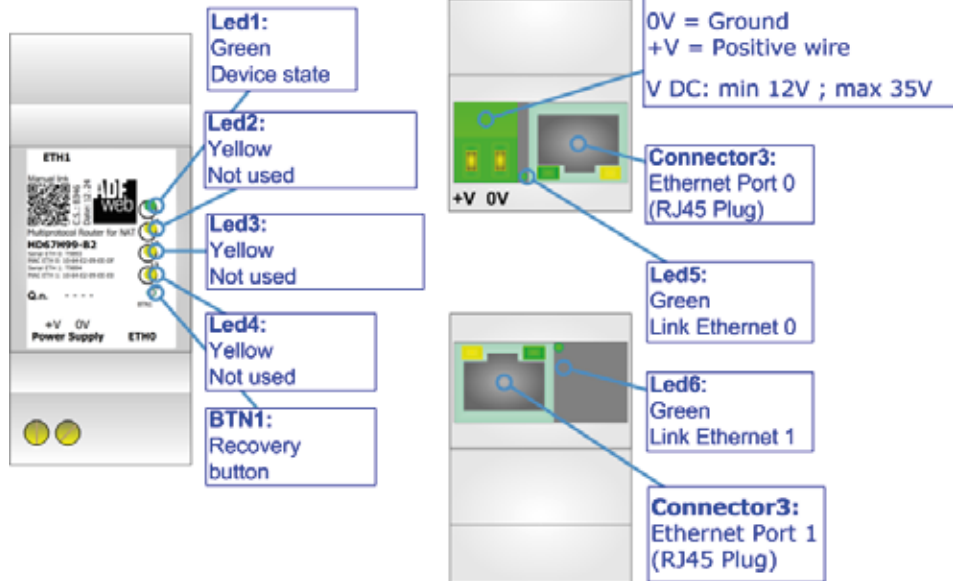

BOX SHEET

Multiprotocol Router with NAT

Box Sheet for Order code: HD67H99-B2
Document code: BS67H99-B2
V1.000

ADFweb.com srl

Strada Nuova, 17, IT-31010 Mareno di Piave, Treviso - Italy

CONNECTION SCHEME

Order code: HD67H99-B2

Order code: HD67H99-B2